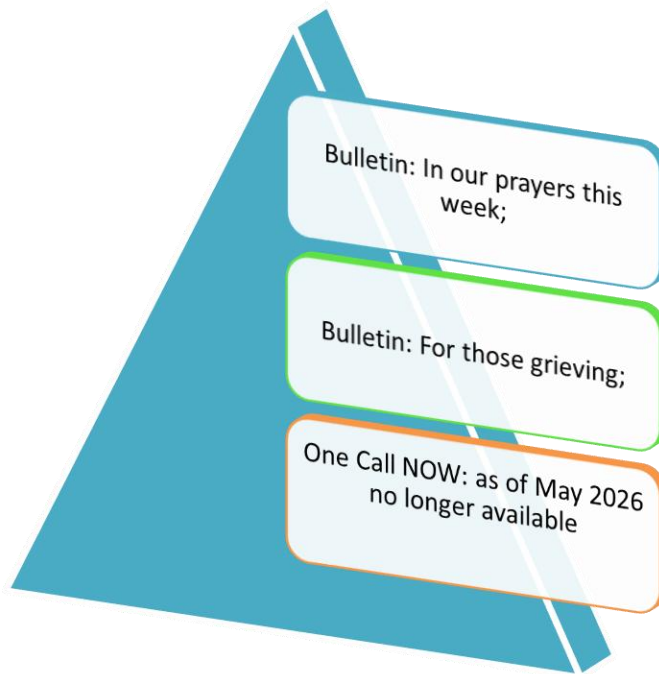

Unity Lutheran Parish ~ 2 ways to request Prayers.

Contact the Unity Lutheran Parish office at 406-654-1434
or email unity@itstriangle.com

The weekly **Sunday Bulletin** prayers and grieving are announced over the KMMR radio and during the 9am church service. These requests will go out to Phillips County and beyond.

- The prayer announcement runs until requested to be removed.
- The grieving name listed will run for 2 weeks and can run again if funeral service is postponed to a later date, at that time will run again for 2 weeks.